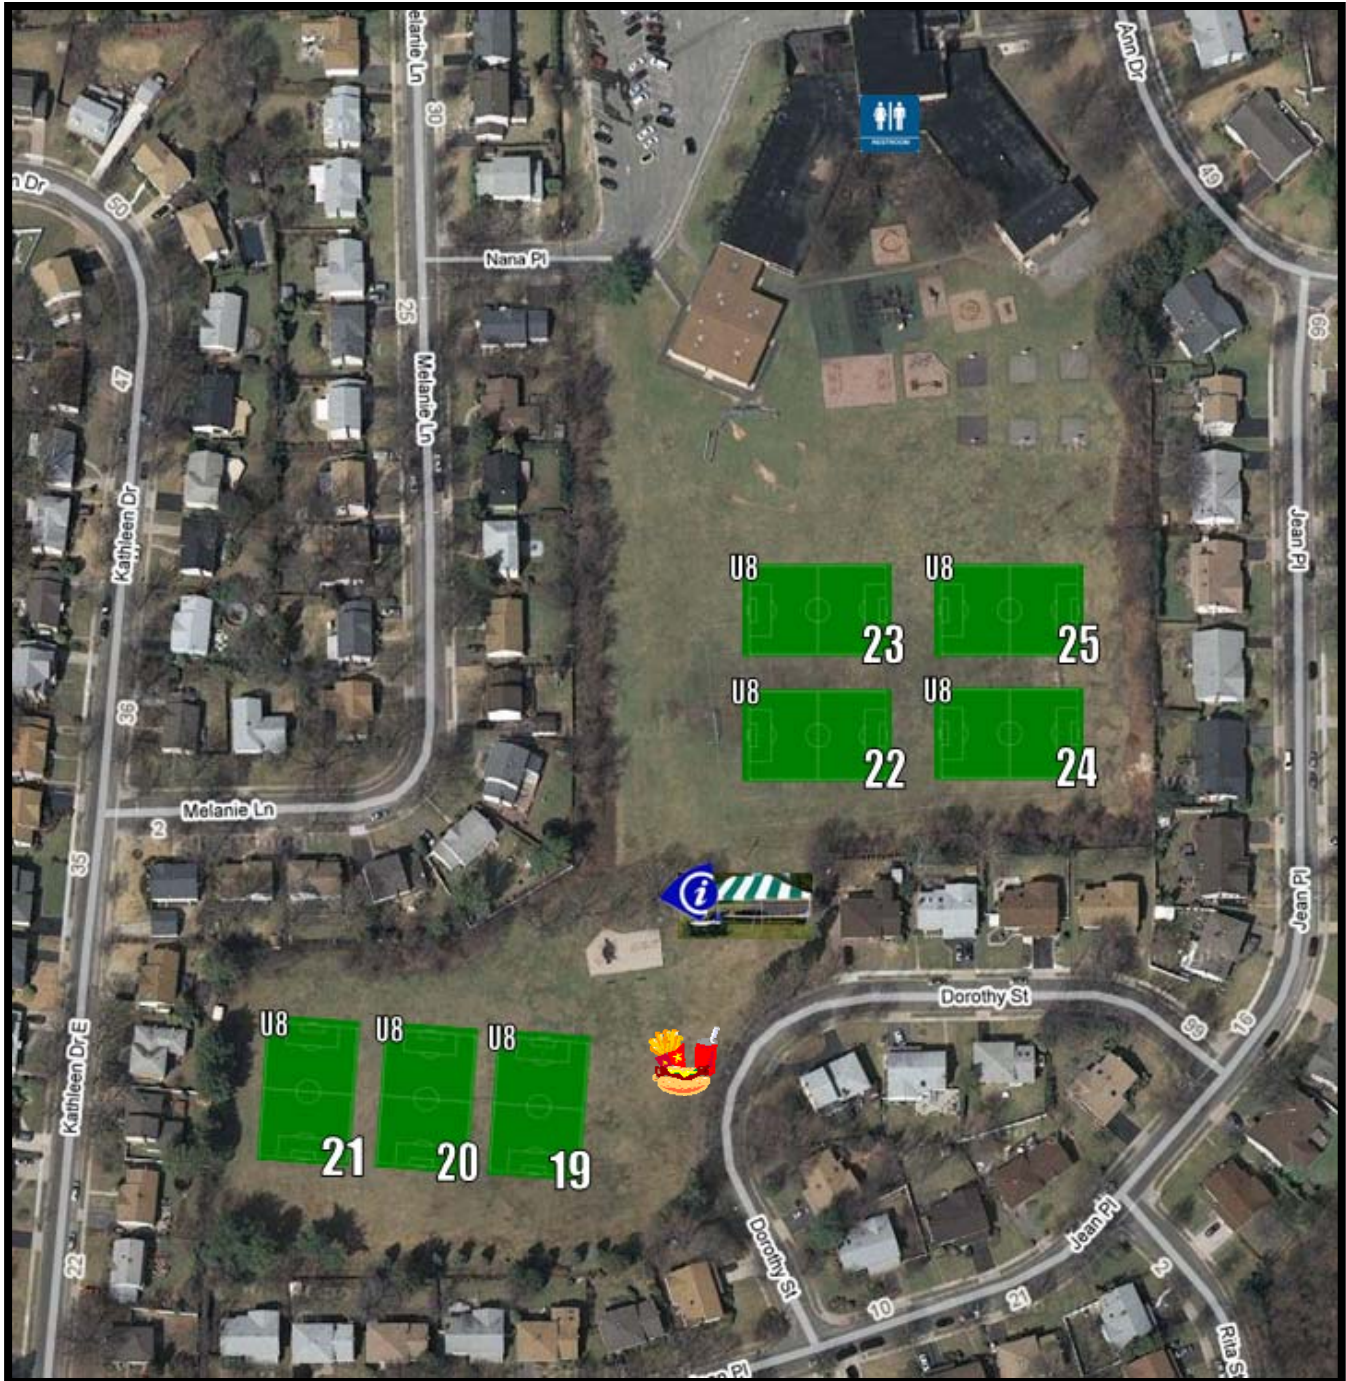

SYOSSET SOCCER CLUB

"It's Just About the Kids"

Willits Elementary School

LIE (495) to exit 43 South Oyster Bay Rd. Travel north on South Oyster Bay Rd 1/4 mile to first light - Hicks Avenue. Make right on Hicks to end. Make right to first stop sign. Make left at stop sign on Nana Place into school parking lot.